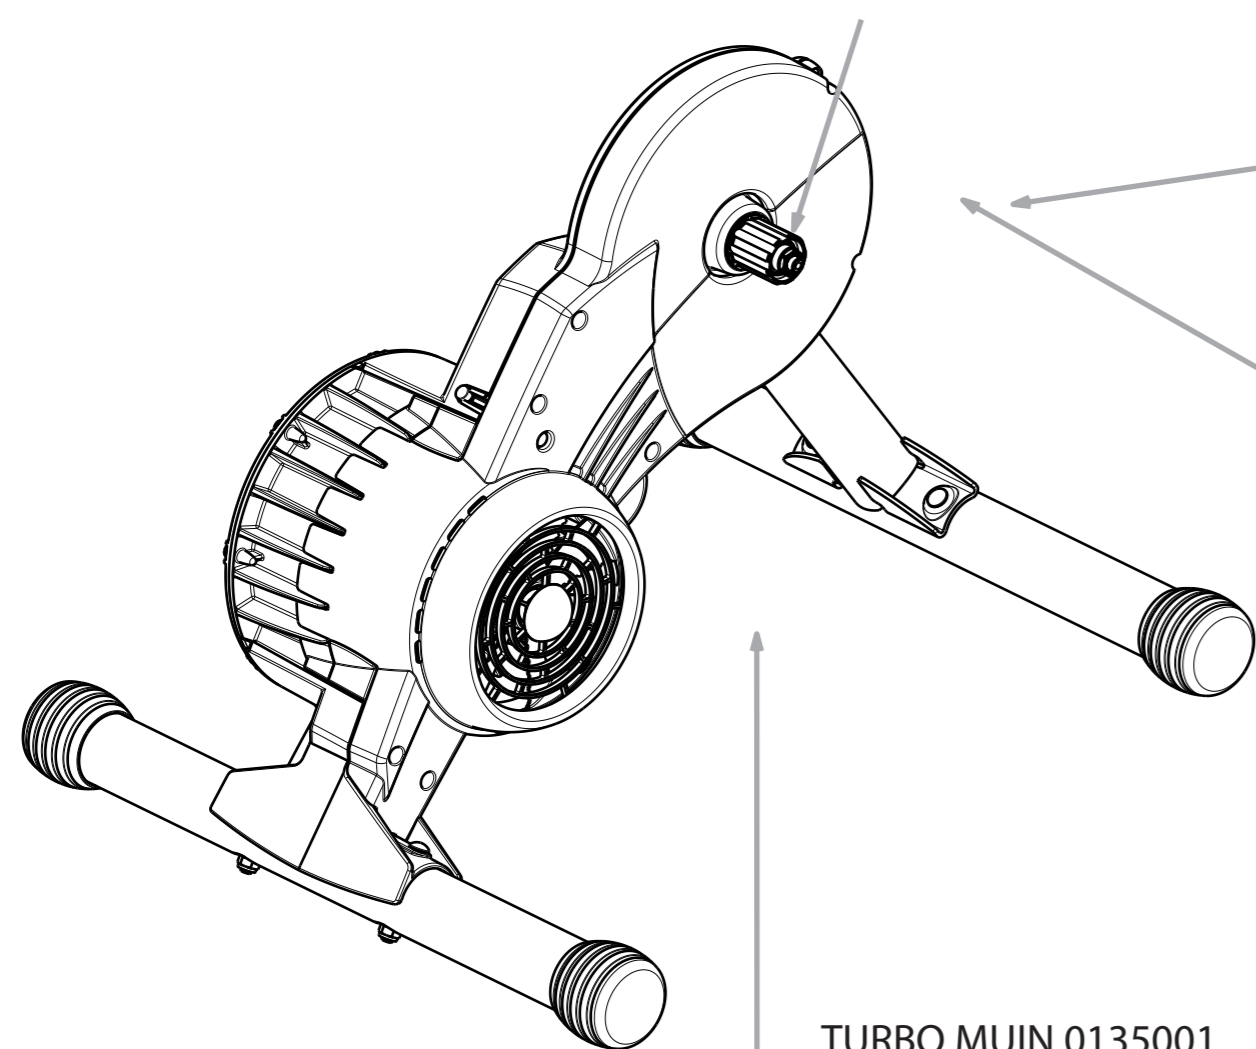

turbomuin

Freehub body Turbo Muin – Shimano® compatible

SUPPLIED WITH TURBO MUIN

Spacer 1,8 mm (thickness)
Supplied with Turbo Muin

TURBO MUIN 0135001

9-SPEED CASSETTE BY SHIMANO®
9-SPEED CASSETTE BY SRAM
NOT INCLUDED

CASSETTE 11T LOCK RING OR
CASSETTE 12T LOCK RING
NOT INCLUDED

10-SPEED CASSETTE BY SHIMANO®
10-SPEED CASSETTE BY SRAM
NOT INCLUDED

CASSETTE 11T LOCK RING OR
CASSETTE 12T LOCK RING

11-SPEED CASSETTE BY SHIMANO®
11-SPEED CASSETTE BY SRAM
NOT INCLUDED

6014222 - SPARE PART